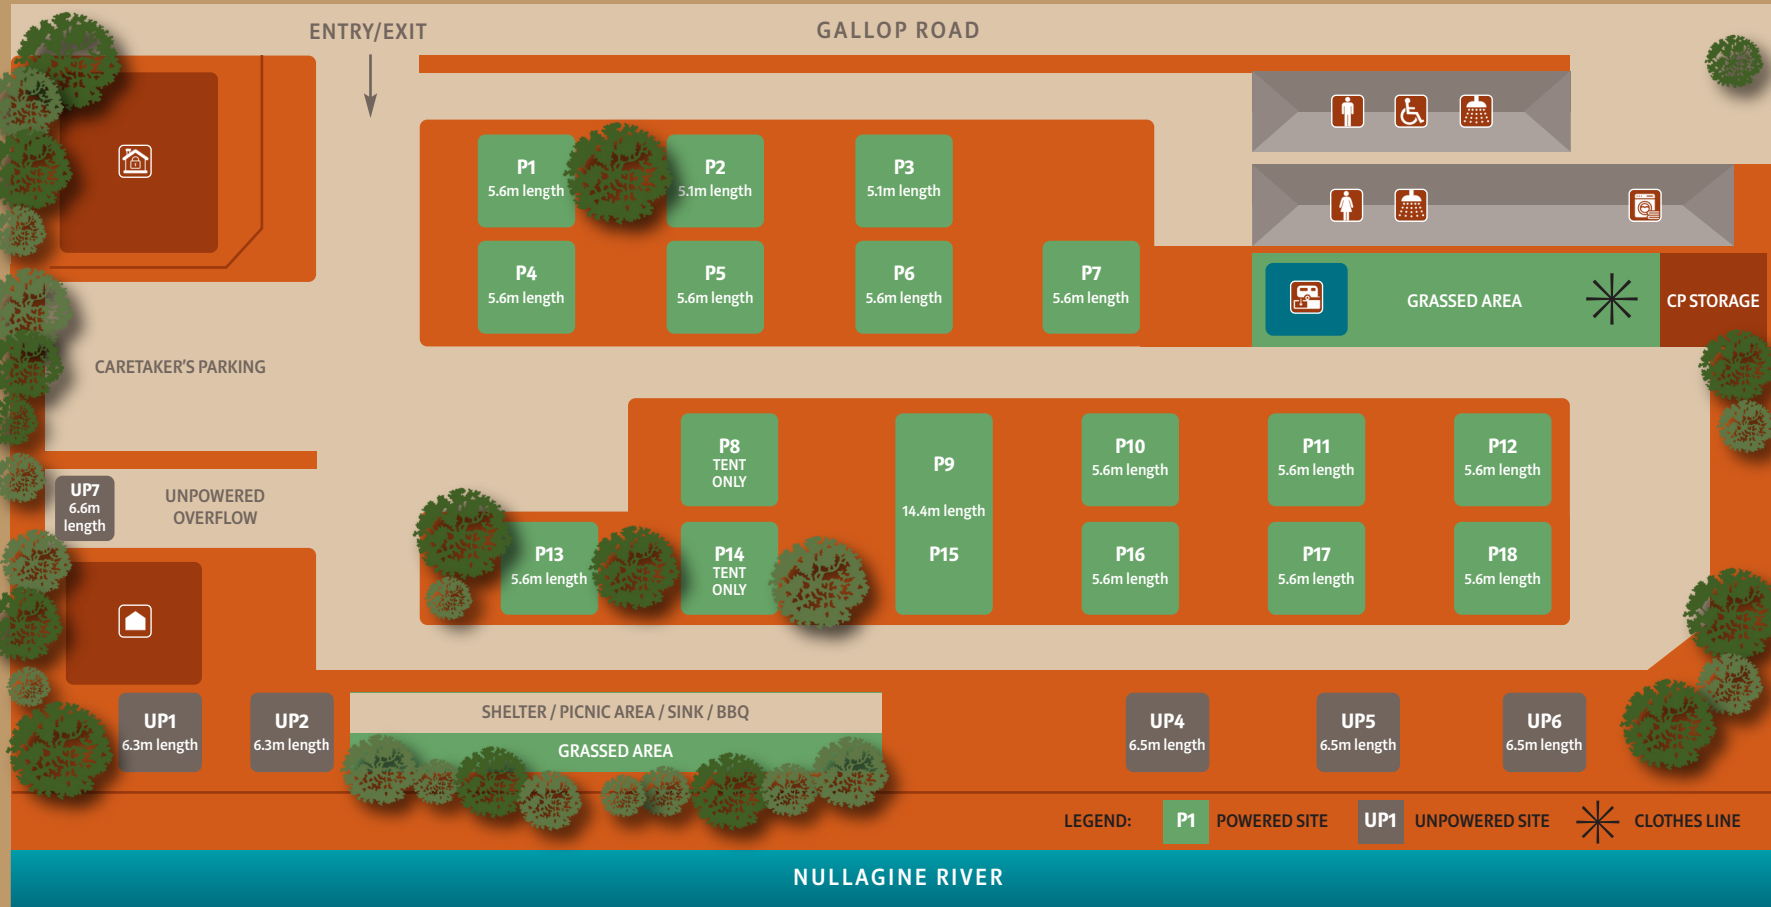

Nullagine caravan park

PILBARA
EAST

NULLAGINE CARAVAN PARK

5 Gallop Road, Nullagine WA 6758
Tel: (08) 9177 9688
Office hours: 8:30am - 4:30pm
After hours assistance: 0428 550 255
www.eastpilbara.wa.gov.au

LEGEND

- Caretaker's residence
- Caretaker's shed
- Female toilets
- Male toilets
- Disabled toilets
- Laundry
- Shower
- Dump point

Shire of **EAST
Pilbara**
THE HEART OF THE PILBARA