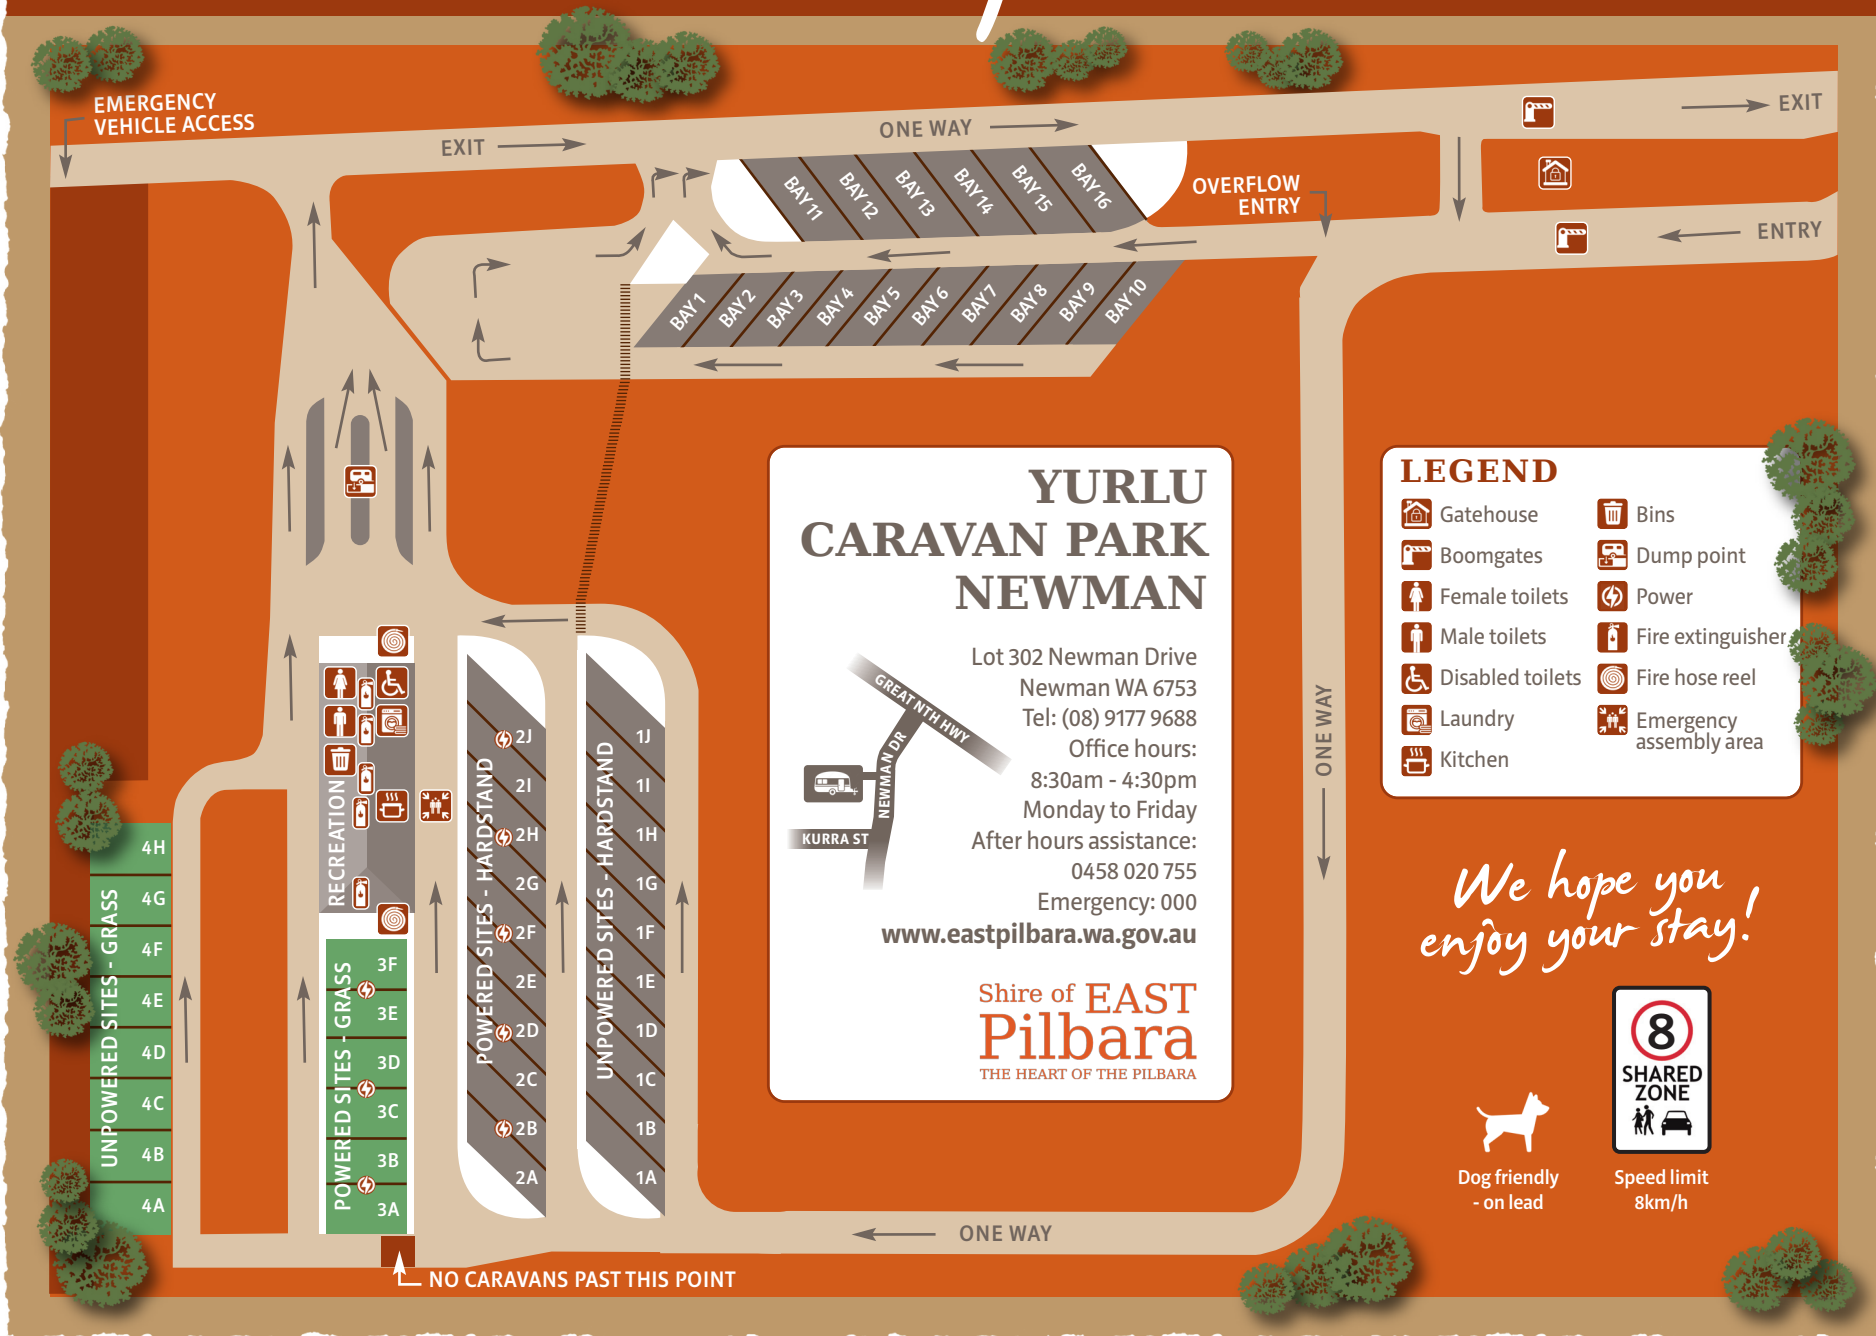

Yurlu caravan park

PILBARA
EAST

**YURLU
CARAVAN PARK
NEWMAN**

Lot 302 Newman Drive
Newman WA 6753
Tel: (08) 9177 9688
Office hours:
8:30am - 4:30pm
Monday to Friday
After hours assistance:
0458 020 755
Emergency: 000
www.eastpilbara.wa.gov.au

Shire of **EAST
Pilbara**
THE HEART OF THE PILBARA

LEGEND

Gatehouse	Bins
Boomgates	Dump point
Female toilets	Power
Male toilets	Fire extinguisher
Disabled toilets	Fire hose reel
Laundry	Emergency assembly area
Kitchen	

*We hope you
enjoy your stay!*

Dog friendly
- on lead

Speed limit
8km/h